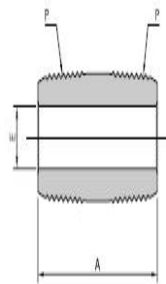

Pipe Fittings • PCN/PHN/PHLN

Close Nipple

PCN

Connects Female Pipe To Female Pipe

Part No.	Pipe Size	Dimensions	
	PT, NPT	A	E
PCN-02	1/8	19.1	4.8
PCN-04	1/4	28.4	7.0
PCN-06	3/8	28.4	10.0
PCN-08	1/2	38.1	12.0
PCN-12	3/4	38.1	16.0
PCN-16	1	47.8	22.0