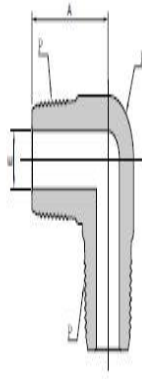

Pipe Fittings • PME/PMT/PA/PRA

Male Elbow

PME

Connects Female Pipe To Female Pipe

Part No.	Pipe Size	Dimensions		
	PT,NPT	A	E	F
PME-02	1/8	19.5	4.8	7/16
PME-04	1/4	23.4	7.0	1/2
PME-06	3/8	28.0	10.0	13/16
PME-08	1/2	36.8	12.0	13/16