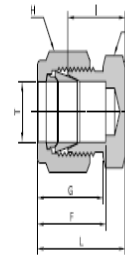

Tube Fittings • UC/UP

Tube Cap
UC

Connects Fractional Tube

Part No.	Tube O.D. T		h		H		F	G	l	L
	in	mm	in	mm	in	mm				
20UC	1-1/4	31.75	1-3/4	44.45	1-7/8	47.63	41.1	38.8	31.2	53.3
24UC	1-1/2	37.10	2-1/8	53.98	2-1/4	57.15	50.0	45.2	37.3	64.5
32UC	2	50.80	2-3/4	69.85	3	76.20	67.5	62.7	49.2	86.6

Connects Metric Tube

Part No.	Tube O.D. T(mm)	h	H	F	G	l	L
M28UC	28.0	41.27	46.04	36.6	36.6	27.7	48.5
M30UC	30.0	46.04	49.21	39.6	39.2	31.8	53.4
M32UC	32.0	46.04	49.21	42.0	41.6	32.8	55.8
M38UC	38.0	55.56	60.32	49.4	47.9	37.8	65.4